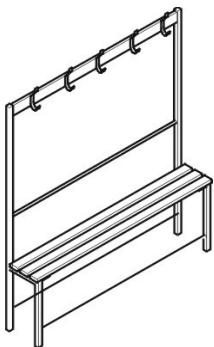

Hooks: Medium duty aluminium hook

Shoe tray options: Bench units come with four options:

Footbar (standard)

Single tier basket

Double tier basket

Shoe tray

---

#### ***SECTION 2 – MODELS AND SIZES***

---

**Model: 3501**

- ❖ Single freestanding bench
- ❖ Shoe tray optional - see section 1
- ❖ Standard dimensions:
  - Standard lengths as above
  - 285mm deep
  - 450 mm high (adult)
  - 350 mm high (child)

**Model: 3503**

- ❖ Single sided bench seat with coathook bar and hooks every 280mm
- ❖ Footbar optional - see section 1
- ❖ Standard dimensions:
  - Standard lengths as above
  - 325mm deep
  - seat height 450mm (adult)
  - seat height 350mm (child)
  - overall height 1700mm (adult frame)

**Model 3505**

- ❖ Double sided bench seat with coathook bar and hooks every 280mm.
- ❖ Footbar optional: see section 1
- ❖ Standard dimensions:
  - Standard lengths as above
  - 585mm deep
  - seat height 450mm (adult)
  - seat height 350mm (child)
  - overall height 1700mm. (adult frame)
  - overall height 1100mm (child frame)