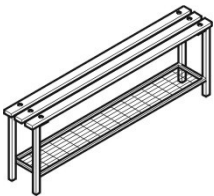

#### ***SECTION 1 – GENERAL SPECIFICATION***

---

Frame: 25mm square steel tubing.  
Finish: Stove enamelled.  
Colour: Frame available in Ice, Royal, Smoke, Cherry, Forest & Sky. Other colours available as optional extra.  
Seat slats and battens: "Ultrawood" optional Solid Ash  
Lengths: Standard length 1500mm  
(Non standard sizes also available on request.)

Hooks: Medium duty aluminium hook

Shoe tray options: Bench units come with four options:

Footbar (standard)

Single tier basket

Double tier basket

Shoe tray

---

#### ***SECTION 2 – MODELS AND SIZES***

---

**Model: 3501**

- ❖ Single freestanding bench
- ❖ Shoe tray optional - see section 1
- ❖ Standard dimensions:
  - Standard lengths as above
  - 285mm deep
  - 450 mm high (adult)
  - 350 mm high (child)

**Model: 3503**

- ❖ Single sided bench seat with coathook bar and hooks every 280mm
- ❖ Footbar optional - see section 1
- ❖ Standard dimensions:
  - Standard lengths as above
  - 325mm deep
  - seat height 450mm (adult)
  - seat height 350mm (child)
  - overall height 1700mm (adult frame)