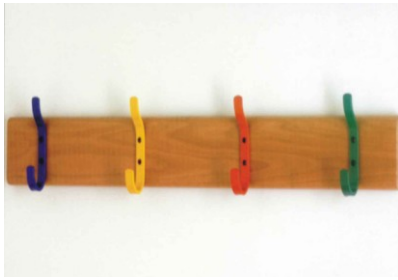

Model: 3507

Wall mounted coat hook bar
with 5 hooks

- ❖ Standard dimensions:
  - 1500mm long

Model 3511

- ❖ Bench – wall to floor
- ❖ Standard dimensions
  - 1500mm long
  - 300mm deep
  - seat height 450mm (adult)
  - seat height 350mm (child)