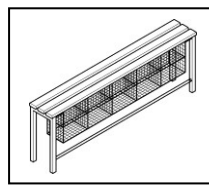

Hooks: Medium duty aluminium hook

Shoe tray options: Bench units come with four options:

Footbar (standard)

Single tier basket

Double tier basket

Shoe tray

---

#### ***SECTION 2 – MODELS AND SIZES***

---

**Model: 3501**

- ❖ Single freestanding bench
- ❖ Shoe tray optional - see section 1
- ❖ Standard dimensions:
  - Standard lengths as above
  - 285mm deep
  - 450 mm high (adult)
  - 350 mm high (child)