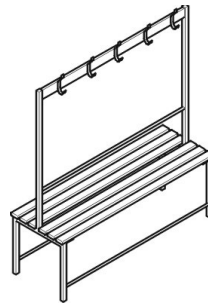

Hooks: Medium duty aluminium hook

Shoe tray options: Bench units come with four options:

Footbar (standard)

Single tier basket

Double tier basket

Shoe tray

---

#### ***SECTION 2 – MODELS AND SIZES***

---

**Model: 3501**

- ❖ Single freestanding bench
- ❖ Shoe tray optional - see section 1
- ❖ Standard dimensions:
  - Standard lengths as above
  - 285mm deep
  - 450 mm high (adult)
  - 350 mm high (child)

**Model: 3503**

- ❖ Single sided bench seat with coathook bar and hooks every 280mm
- ❖ Footbar optional - see section 1
- ❖ Standard dimensions:
  - Standard lengths as above
  - 325mm deep
  - seat height 450mm (adult)
  - seat height 350mm (child)
  - overall height 1700mm (adult frame)

**Model 3505**

- ❖ Double sided bench seat with coathook bar and hooks every 280mm.
- ❖ Footbar optional: see section 1
- ❖ Standard dimensions:
  - Standard lengths as above
  - 585mm deep
  - seat height 450mm (adult)
  - seat height 350mm (child)
  - overall height 1700mm. (adult frame)
  - overall height 1100mm (child frame)