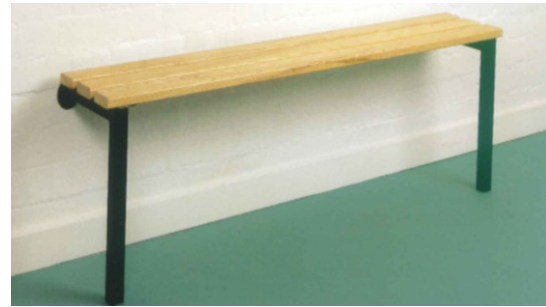

**Model: 3503**

- ❖ Single sided bench seat with coathook bar and hooks every 280mm
- ❖ Footbar optional - see section 1
- ❖ Standard dimensions:
  - Standard lengths as above
  - 325mm deep
  - seat height 450mm (adult)
  - seat height 350mm (child)
  - overall height 1700mm (adult frame)

**Model 3505**

- ❖ Double sided bench seat with coathook bar and hooks every 280mm.
- ❖ Footbar optional: see section 1
- ❖ Standard dimensions:
  - Standard lengths as above
  - 585mm deep
  - seat height 450mm (adult)
  - seat height 350mm (child)
  - overall height 1700mm. (adult frame)
  - overall height 1100mm (child frame)

**Model: 3507**

Wall mounted coat hook bar  
with 5 hooks

- ❖ Standard dimensions:
  - 1500mm long

**Model 3511**

- ❖ Bench – wall to floor
- ❖ Standard dimensions
  - 1500mm long
  - 300mm deep
  - seat height 450mm (adult)
  - seat height 350mm (child)