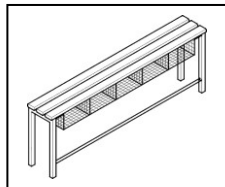

#### ***SECTION 1 – GENERAL SPECIFICATION***

---

Frame: 25mm square steel tubing.  
Finish: Stove enamelled.  
Colour: Frame available in Ice, Royal, Smoke, Cherry, Forest & Sky. Other colours available as optional extra.  
Seat slats and battens: "Ultrawood" optional Solid Ash  
Lengths: Standard length 1500mm  
(Non standard sizes also available on request.)

Hooks: Medium duty aluminium hook

Shoe tray options: Bench units come with four options:

Footbar (standard)

Single tier basket

Double tier basket

Shoe tray

---

#### ***SECTION 2 – MODELS AND SIZES***

---

**Model: 3501**

- ❖ Single freestanding bench
- ❖ Shoe tray optional - see section 1
- ❖ Standard dimensions:
  - Standard lengths as above
  - 285mm deep
  - 450 mm high (adult)
  - 350 mm high (child)