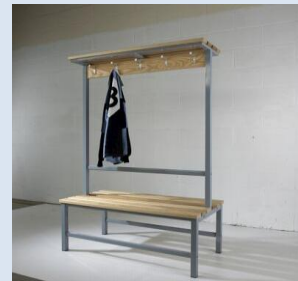

#### Front Line System

A range of distinctive high performance semi-framed cubicles, incorporating vandal and water resistant phenolic laminate components

Replacement doors

MiniMinder

Wet-spec MiniMinder

Seating ranges