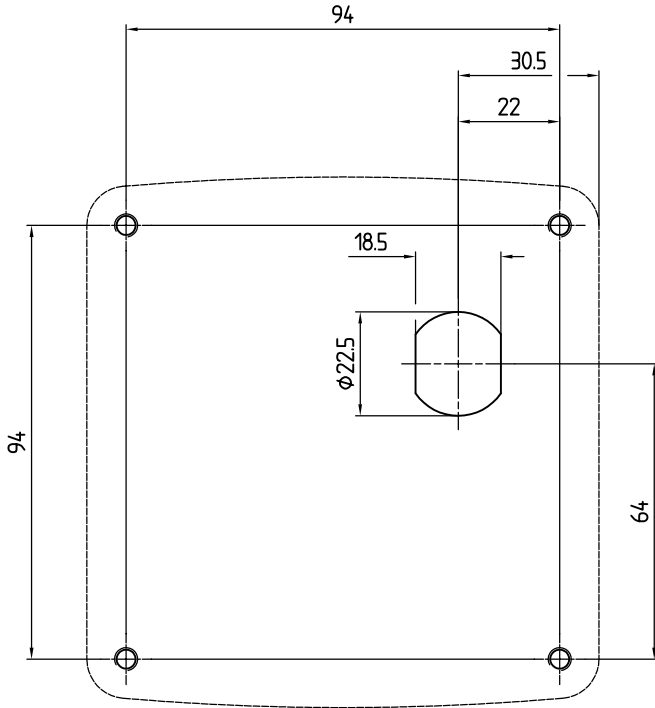

Dimensions

ASSA[®]

Assa E-lite

Holepreparation

Part number	Type of cylinder				Doorthickness		2 Keys	
	Fixed	Removable	RH	LH	25 mm	29 mm	Maxi	Mini
290490	X		X		X		X	
290491	X		X		X			X
290492		X	X			X	X	
290493		X	X			X		X
290494	X			X	X		X	
290495	X			X	X			X
290496		X		X		X	X	
290497		X		X		X		X