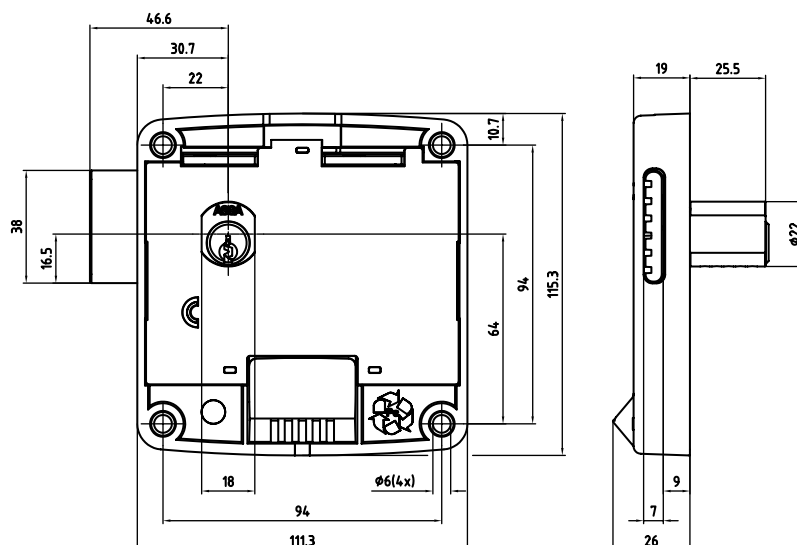

Function

When the correct coin is inserted the lock can be locked and the key can be removed.

When the lock is opened with the key the coin passes through into the coin return tray, and the user removes the coin.

When inserting a coin with too small diameter the coin will automatically pass through into the return tray.

Assa E-Lite is designed so that the key always remains captive in the lock after use, available for the next user.

Dimensions

ASSA[®]

Assa E-lite

Holepreparation

Part number	Type of cylinder				Doorthickness		2 Keys	
	Fixed	Removable	RH	LH	25 mm	29 mm	Maxi	Mini
290490	X		X		X		X	
290491	X		X		X			X
290492		X	X			X	X	
290493		X	X			X		X
290494	X			X	X		X	
290495	X			X	X			X
290496		X		X		X	X	
290497		X		X		X		X